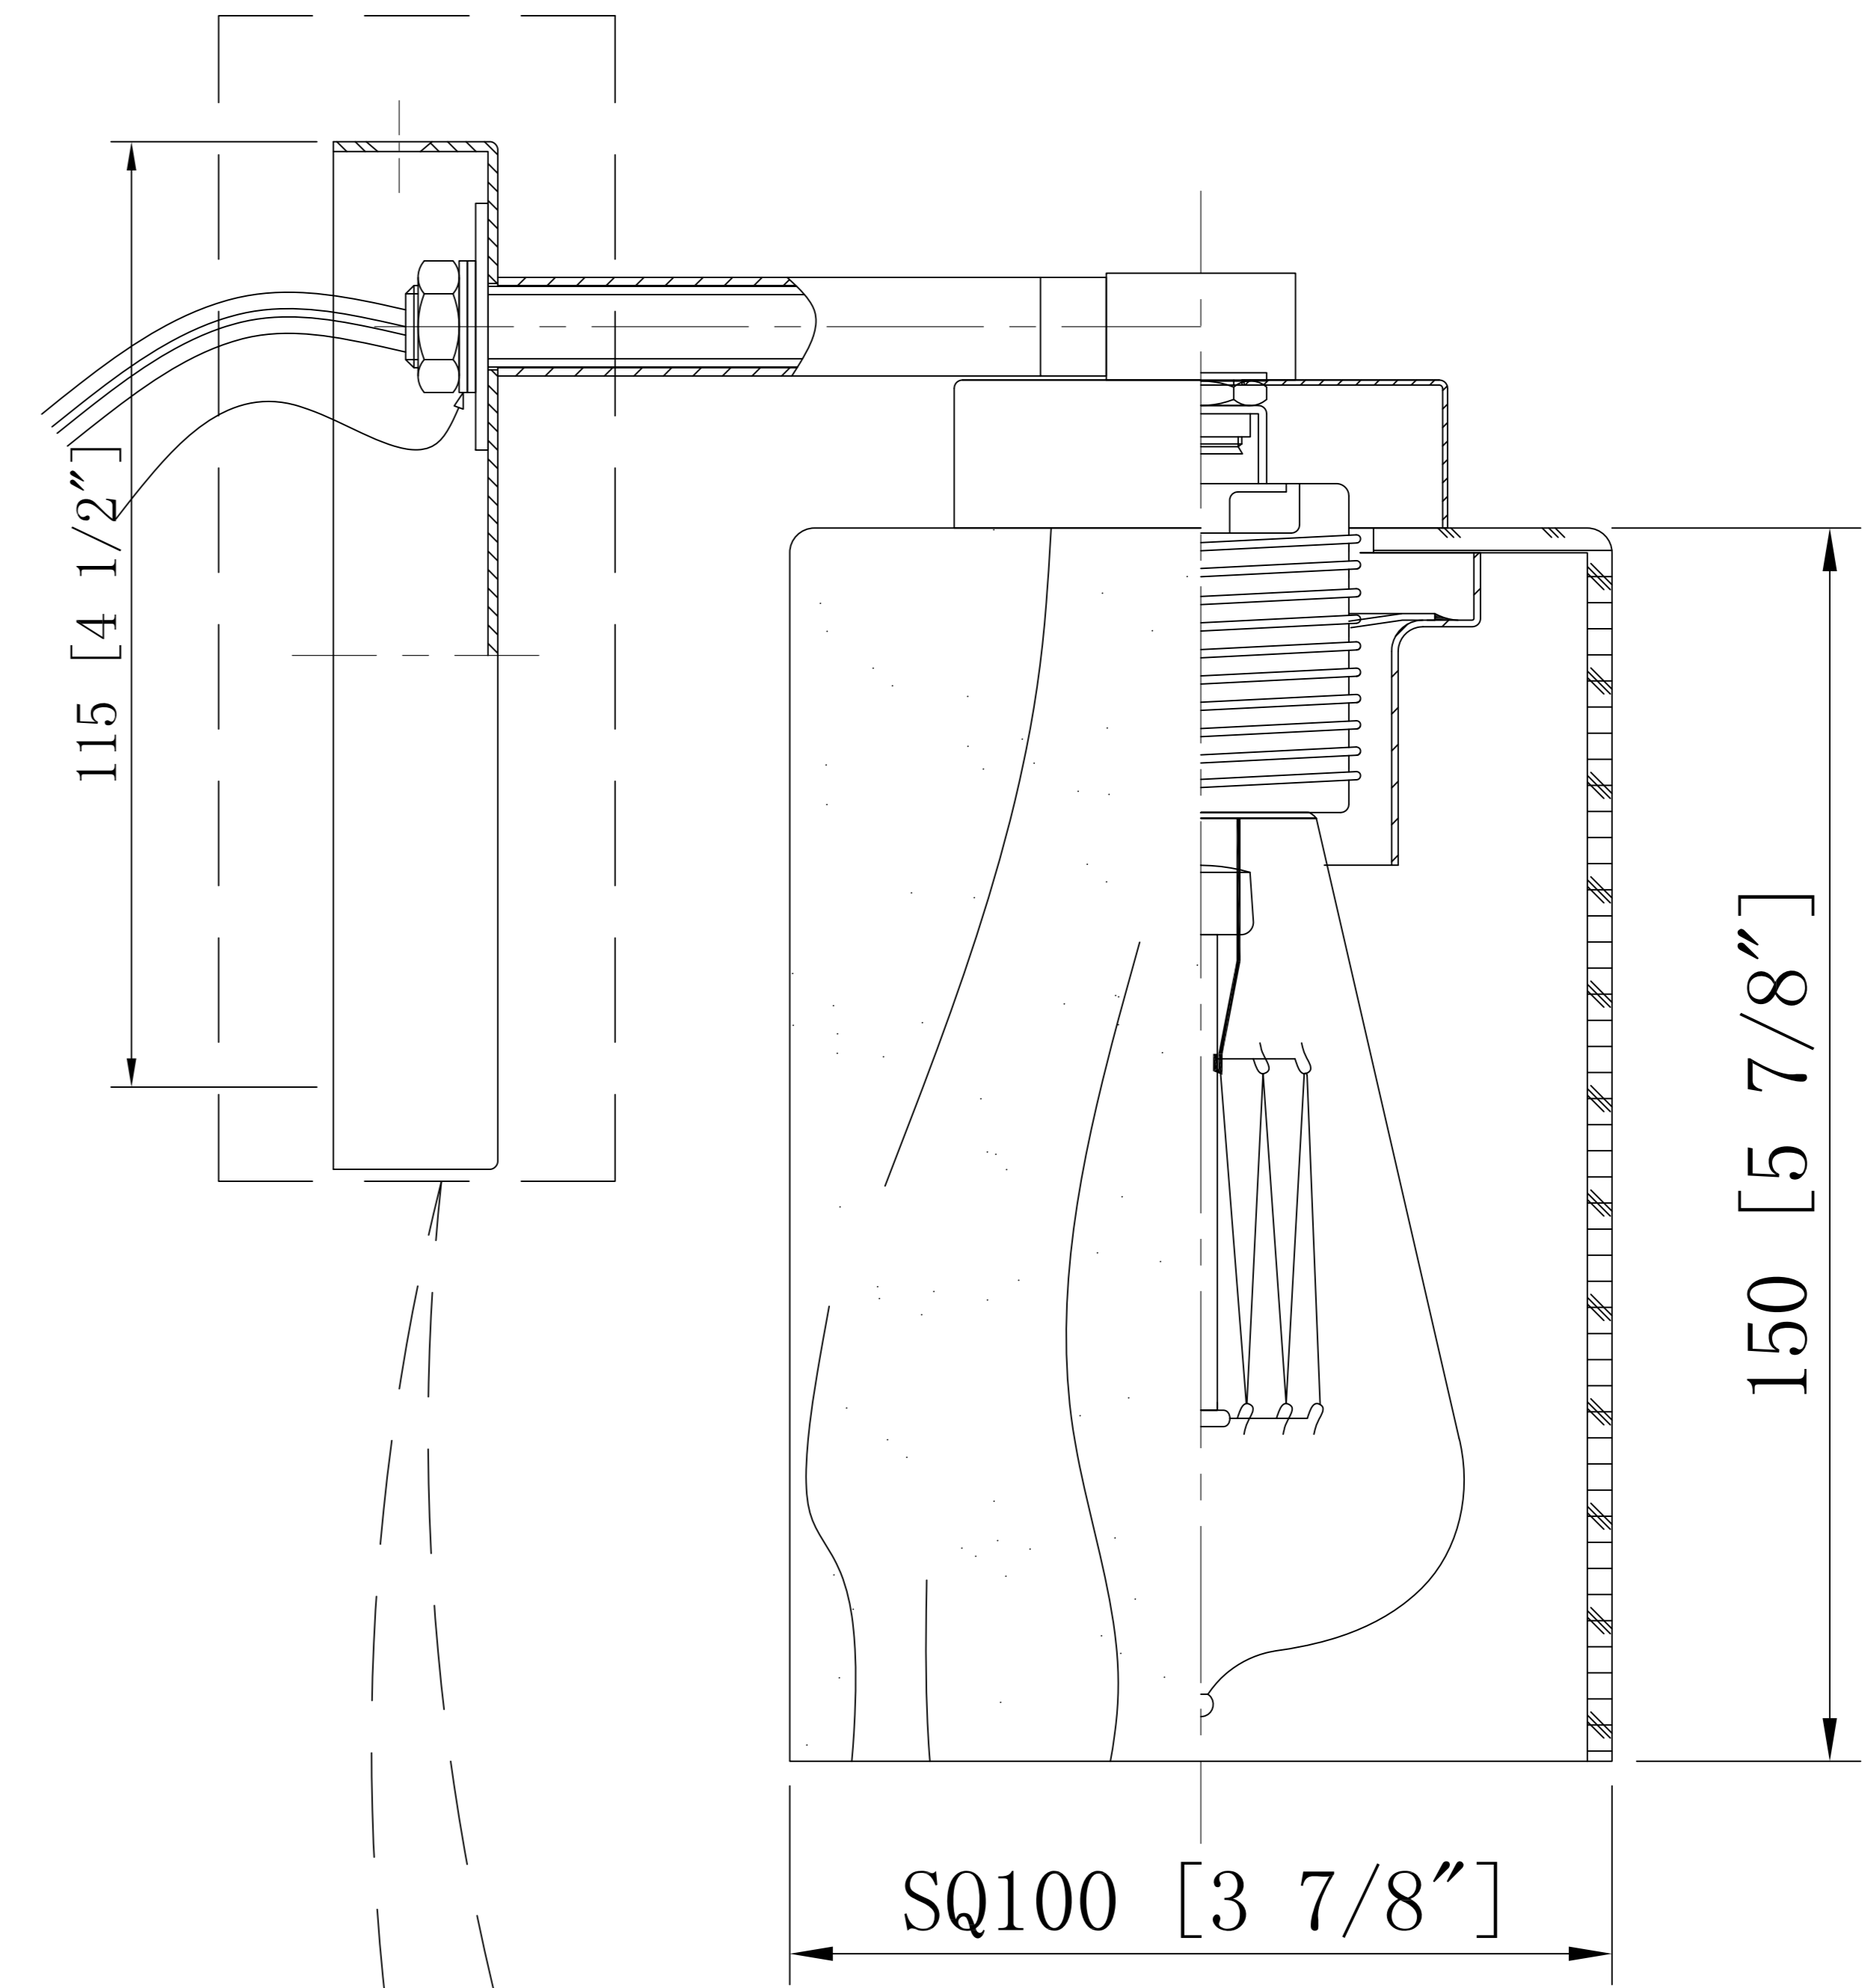

BARK GLASS

ITEM: 419-2W

INNOVATIONS LIGHTING
DESIGN COPYRIGHT - 12/12/2019
ALL RIGHTS RESERVED AND MAY
NOT BE DUPLICATED WITHOUT OUR
WRITTEN PERMISSION