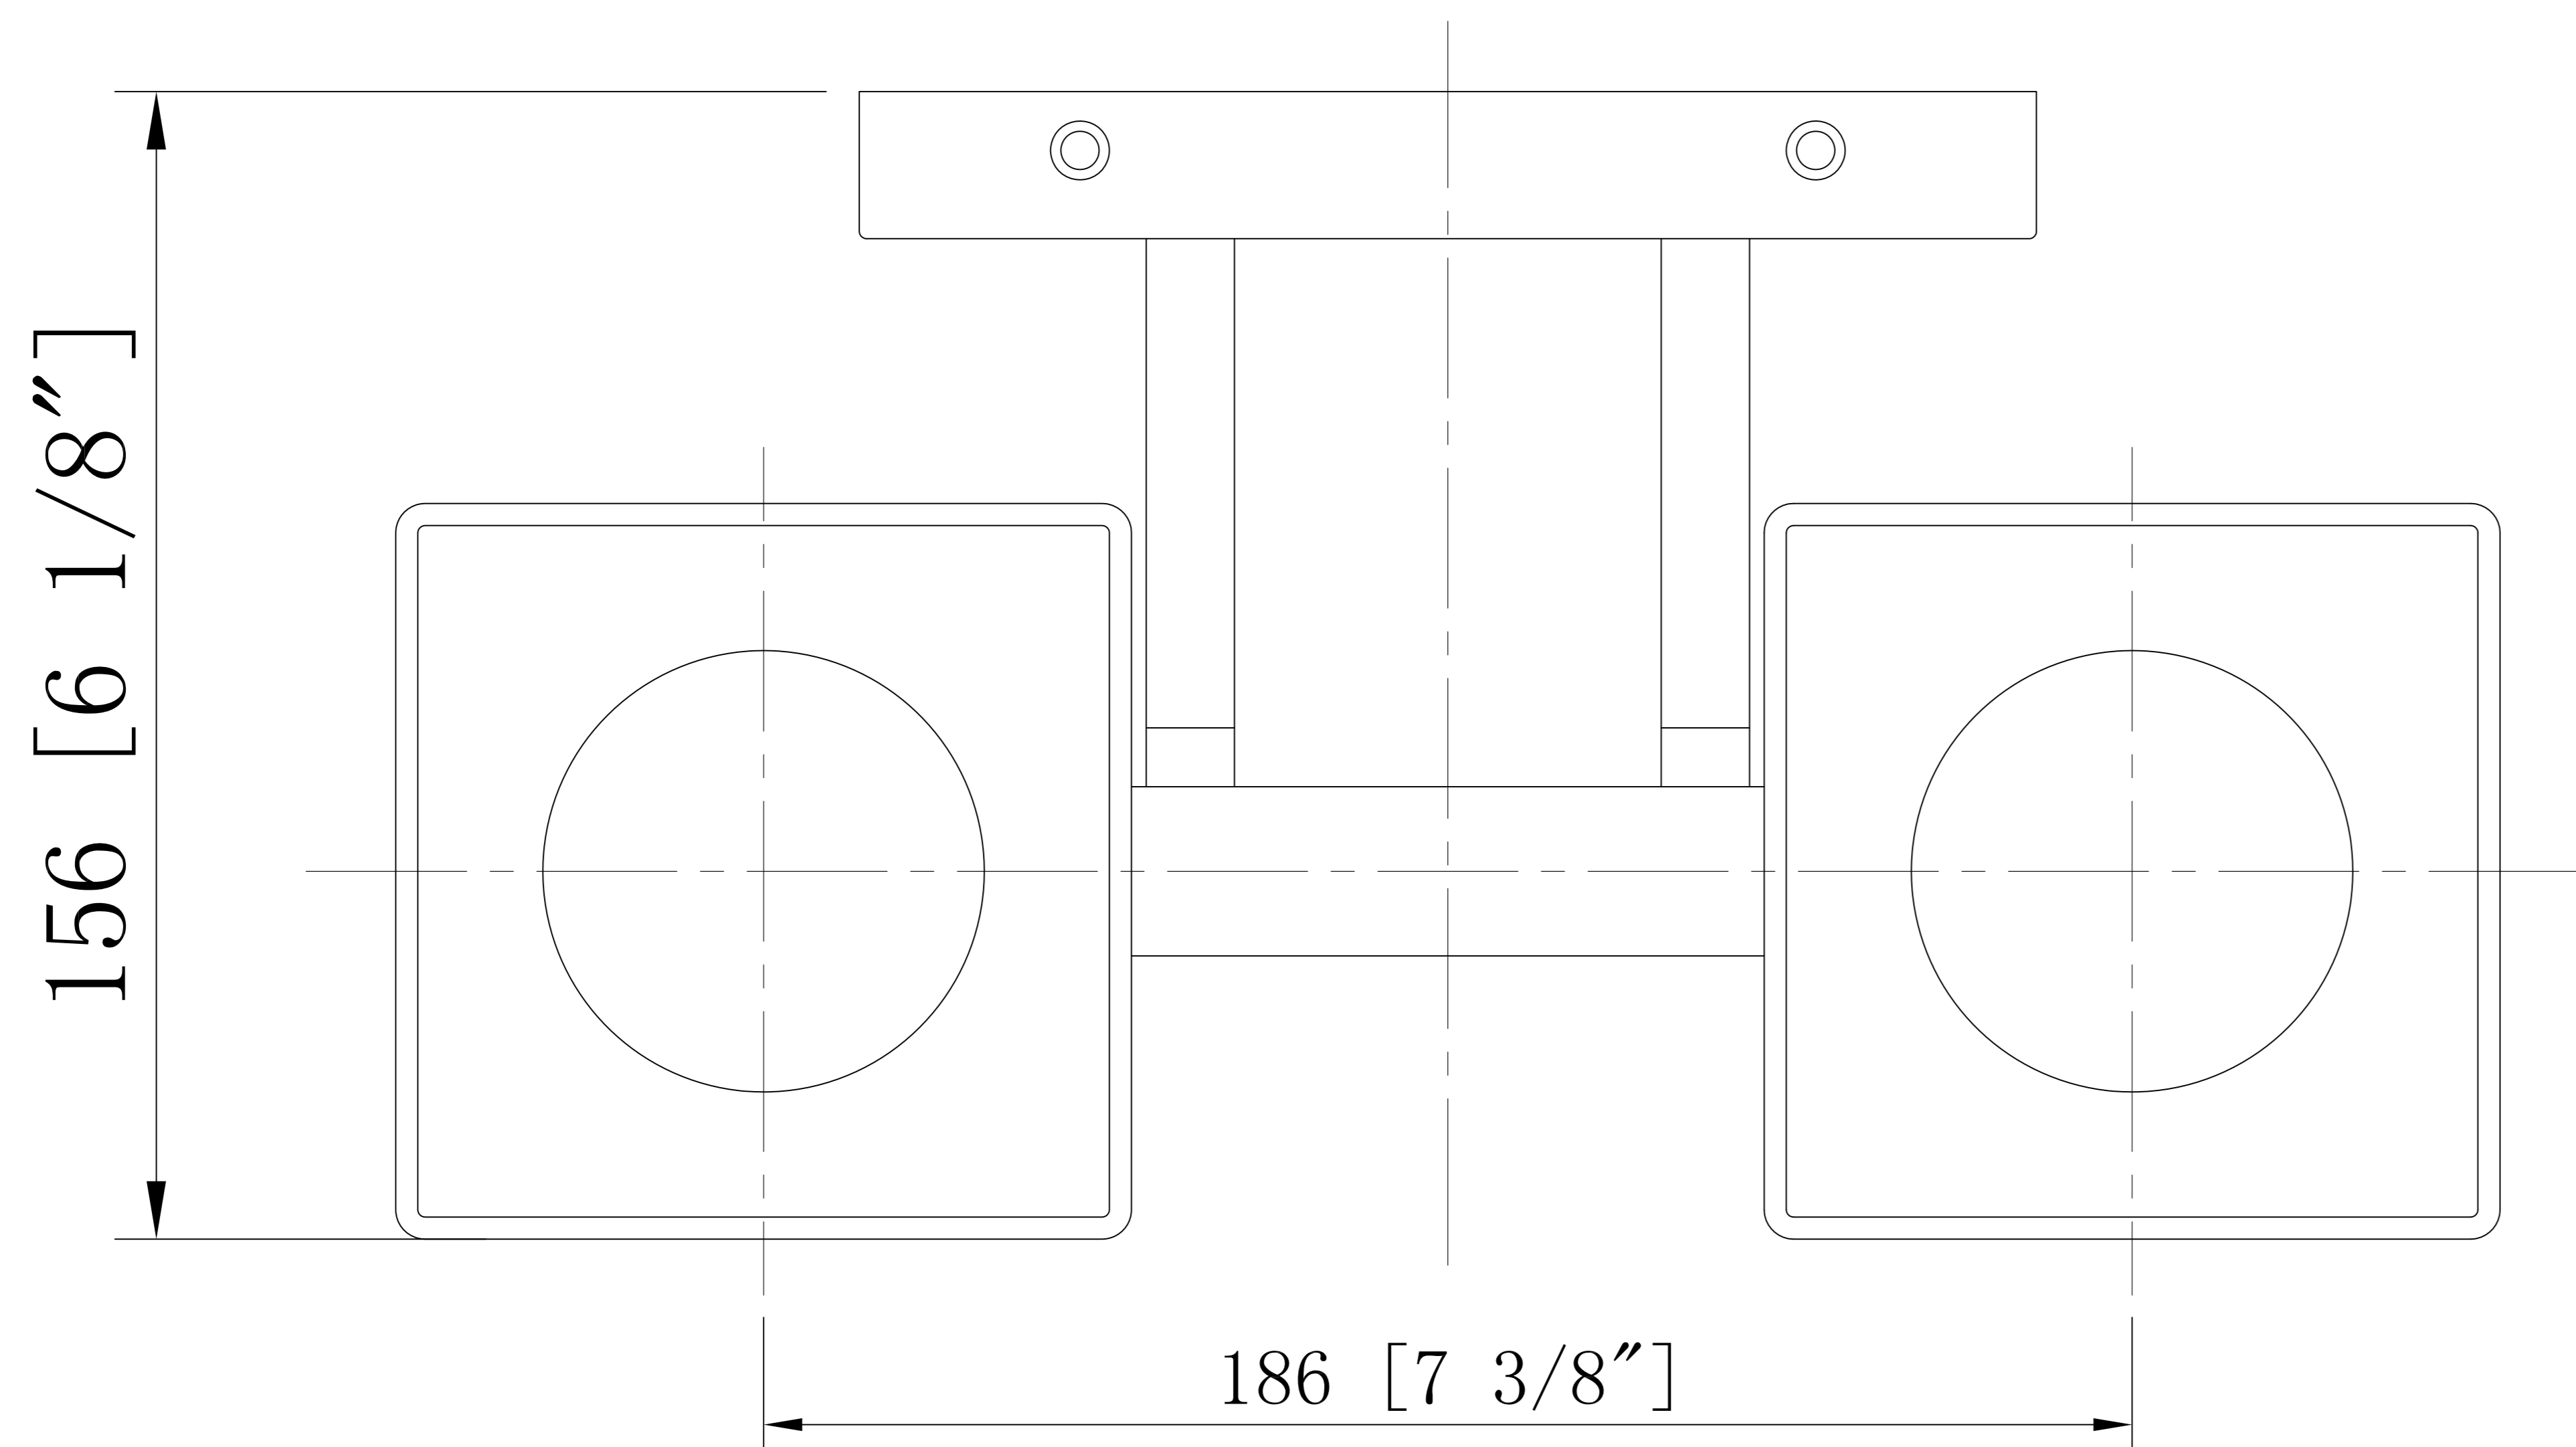

BARK GLASS

ITEM: 419-2W

INNOVATIONS LIGHTING
DESIGN COPYRIGHT - 12/12/2019
ALL RIGHTS RESERVED AND MAY
NOT BE DUPLICATED WITHOUT OUR
WRITTEN PERMISSION